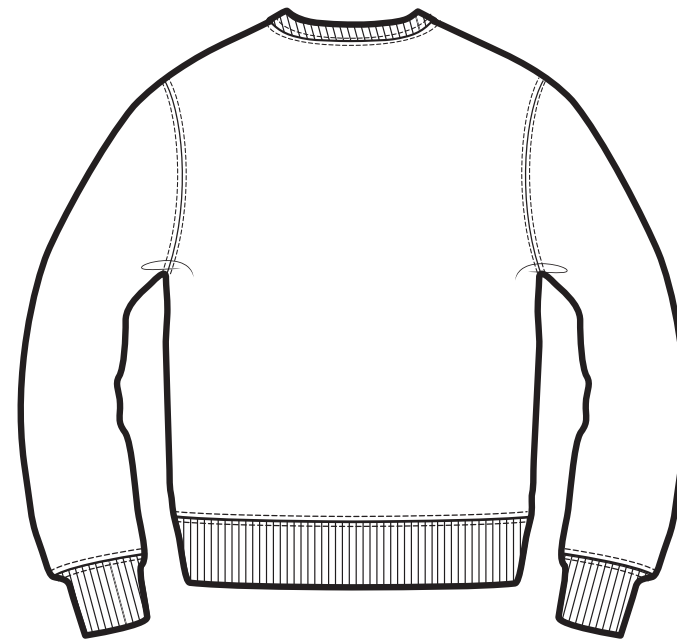

FRONT

BACK

SIZES		S	M	L	XL	XXL
A	Half Chest 2,5cm below armhole	50,5	53	56	59	62
B	Body Length (from HPS)	66	68	70	72	74
C	Sleeve length	64,5	66	67,5	69	70,5